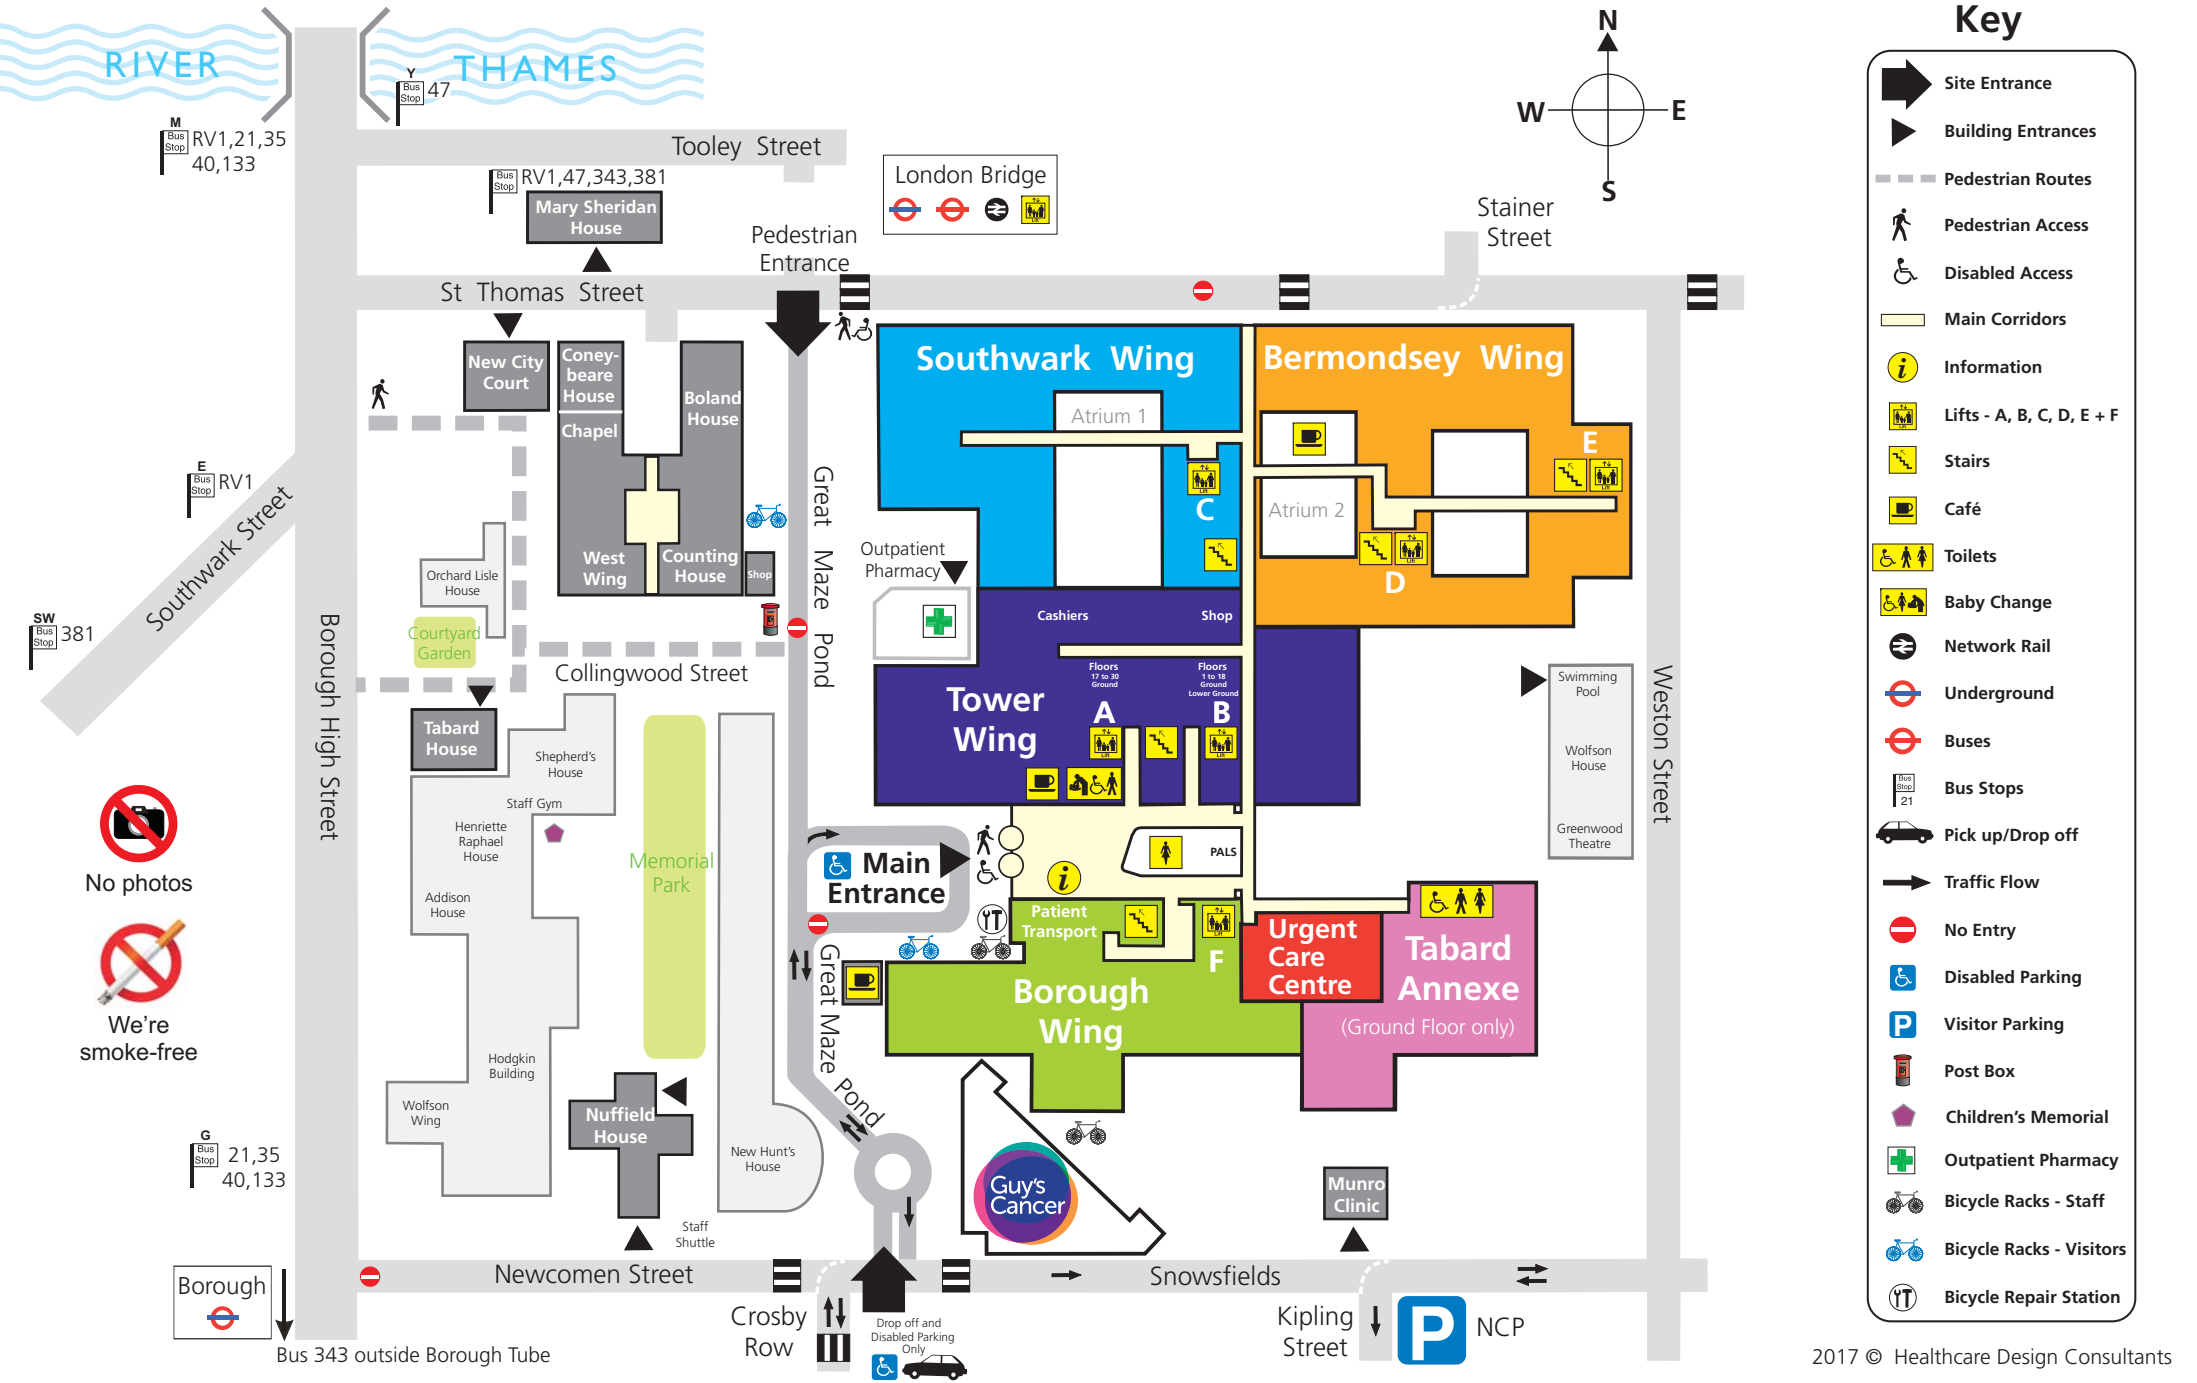

Guy's Hospital

Great Maze Pond, London SE1 9RT

Key

-  Site Entrance
-  Building Entrances
-  Pedestrian Routes
-  Pedestrian Access
-  Disabled Access
-  Main Corridors
-  Information
-  Lifts - A, B, C, D, E + F
-  Stairs
-  Café
-  Toilets
-  Baby Change
-  Network Rail
-  Underground
-  Buses
-  Bus Stops
-  Pick up/Drop off
-  Traffic Flow
-  No Entry
-  Disabled Parking
-  Visitor Parking
-  Post Box
-  Children's Memorial
-  Outpatient Pharmacy
-  Bicycle Racks - Staff
-  Bicycle Racks - Visitors
- Bicycle Repair Station

No photos

We're smoke-free

 G
Bus Stop 21,35
40,133

 Borough

Bus 343 outside Borough Tube

 Crosby Row
Drop off and Disabled Parking Only

 NCP