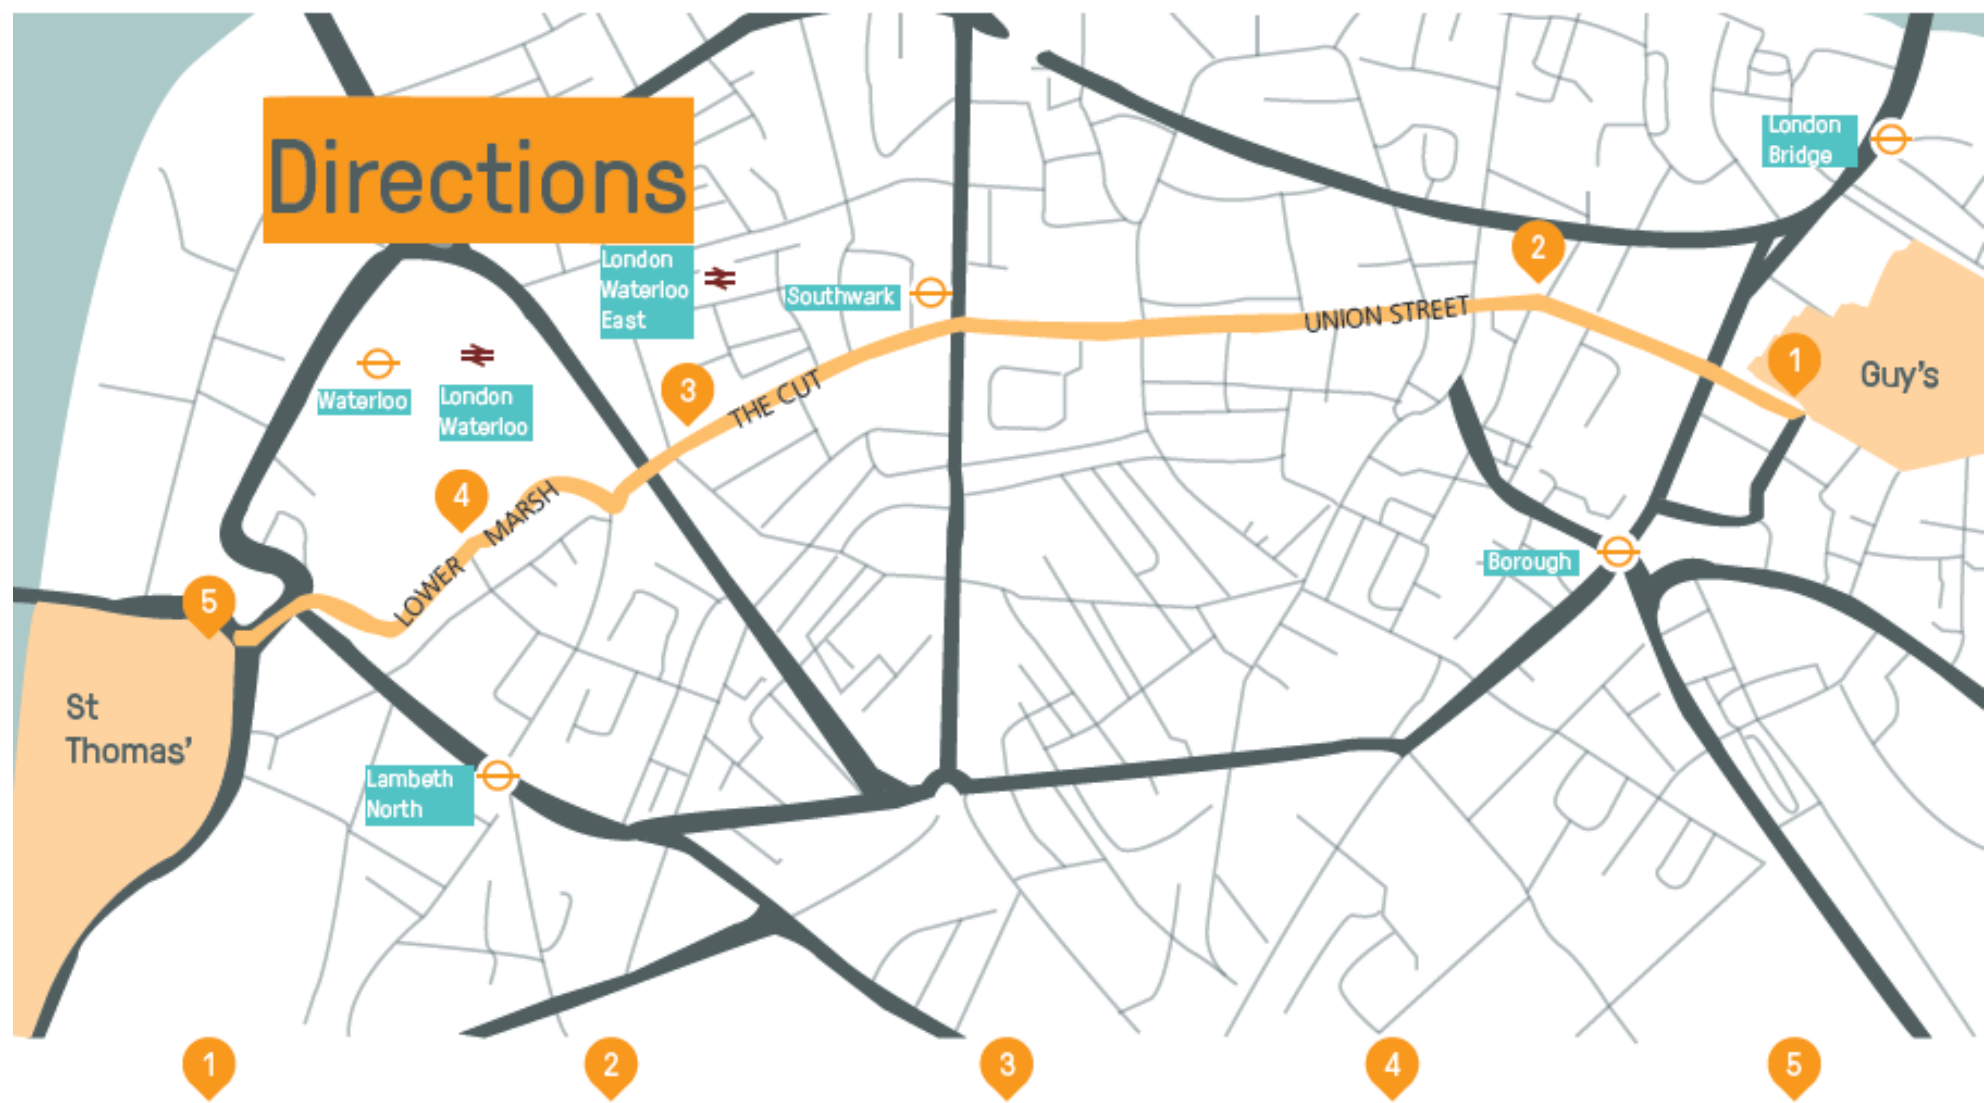

Directions

1
Cross Lambeth Palace Road opposite A&E and head straight between EY and Stanmore House (2 mins)

2
Walk under the railway arch and straight along Lower Marsh (7 mins)

3
Continue straight down The Cut (past the Old Vic) and down Union Street (12 mins)

4
Cross Borough High Street and continue straight along Newcomen Street, past Nuffield House (4 mins)

5
Guy's is on your left!

Directions

1 Start at staff shuttle bus stop. Turn right onto Newcomen Street and continue straight past Nuffield House

2 Cross Borough High Street and continue straight along Union Street (10 mins)

3 Continue straight down The Cut, past the Old Vic and straight down Lower Marsh (8 mins)

4 Go under the railway arch to Lambeth Palace Road (3 mins)

5 St Thomas' should now be directly in front of you. There is a pedestrian crossing opposite A&E