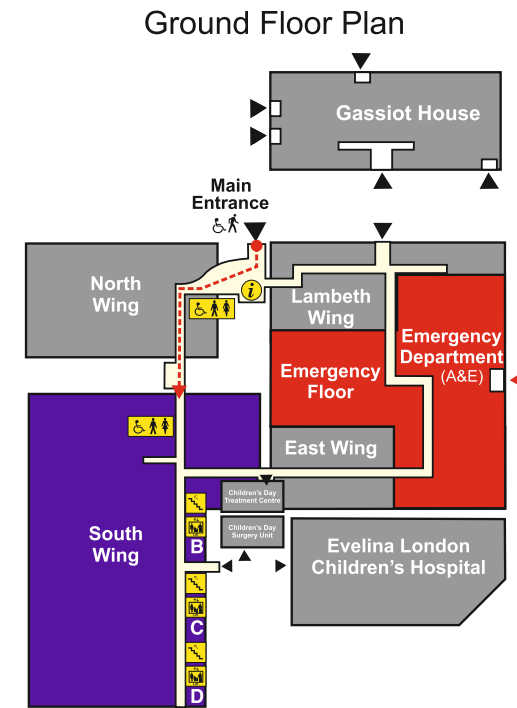

South Wing - Second Floor

Access only via these lifts:

Lift B only

Children's Services

- Otter
- Seal

Services

Bereavement Centre

Lift C only

Children's Services

- Children and Young People's Audiology Centre

Lift D only

Children's Services

- Allergy Day Unit (in Snow Leopard)
- Children's Sleep Centre (in Snow Leopard)
- Crocodile Class Room
- Snow Leopard Ward

Key

- Building Entrances
- Route to Wing
- Pedestrian Access
- Disabled Access
- Main Corridors
- Information
- Lifts - B, C, D
- Stairs
- Toilets
- Directions to Wings