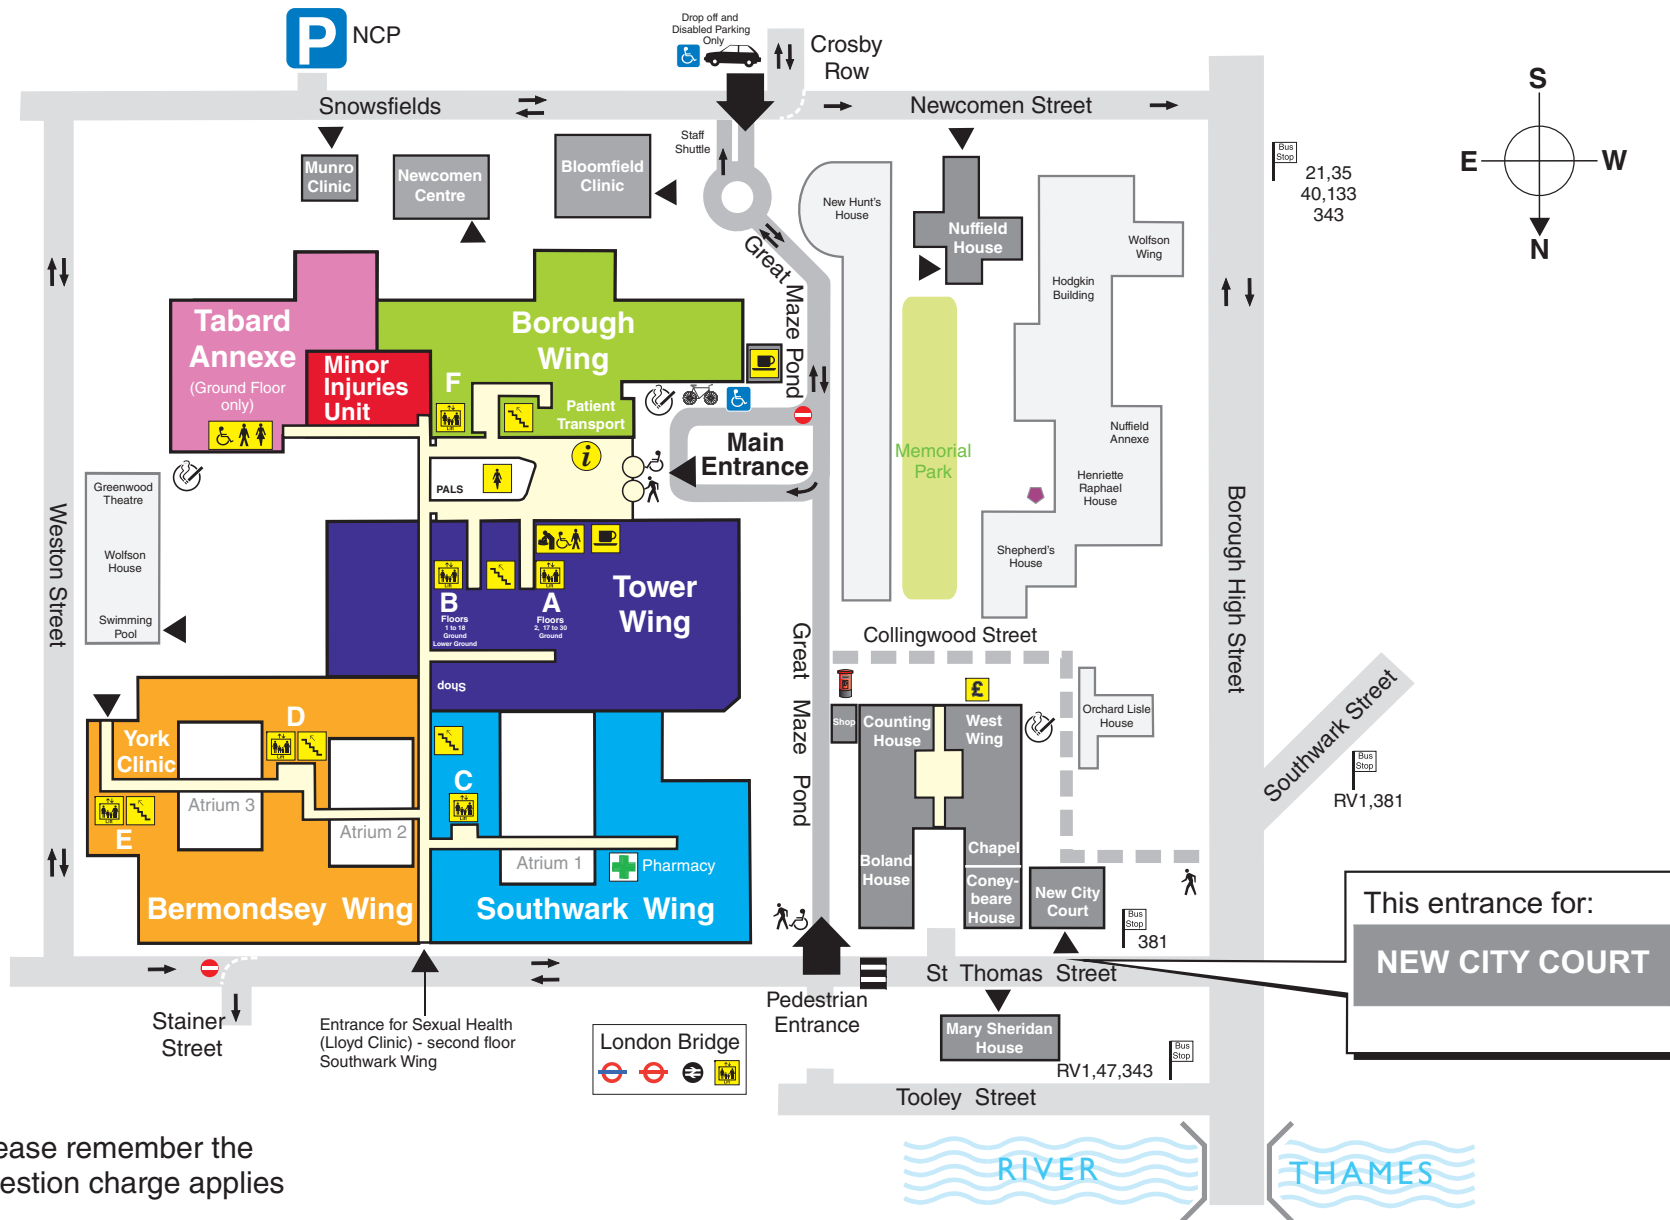

Directions:

The entrance to New City Court is on St Thomas Street between Great Maze Pond and Borough High Street. All visitors to sign in at the ground floor reception desk before going to the Trust reception on 2nd floor.

Key

-  Site Entrance
-  Building Entrances
-  Pedestrian Routes
-  Pedestrian Access
-  Disabled Access
-  Main Corridors
-  Information
-  Lifts - A, B, C, D, E + F
-  Stairs
-  Café
-  Toilets
-  Baby Change
-  Cash Point
-  Network Rail
-  Underground
-  Buses
-  Bus Stops
-  Pick up/Drop off
-  No Entry
-  Disabled Parking
-  Visitor Parking
-  Bicycle Racks
-  Post Box
-  Children's Memorial
-  Smoking Areas
- Pharmacy

 Please remember the congestion charge applies