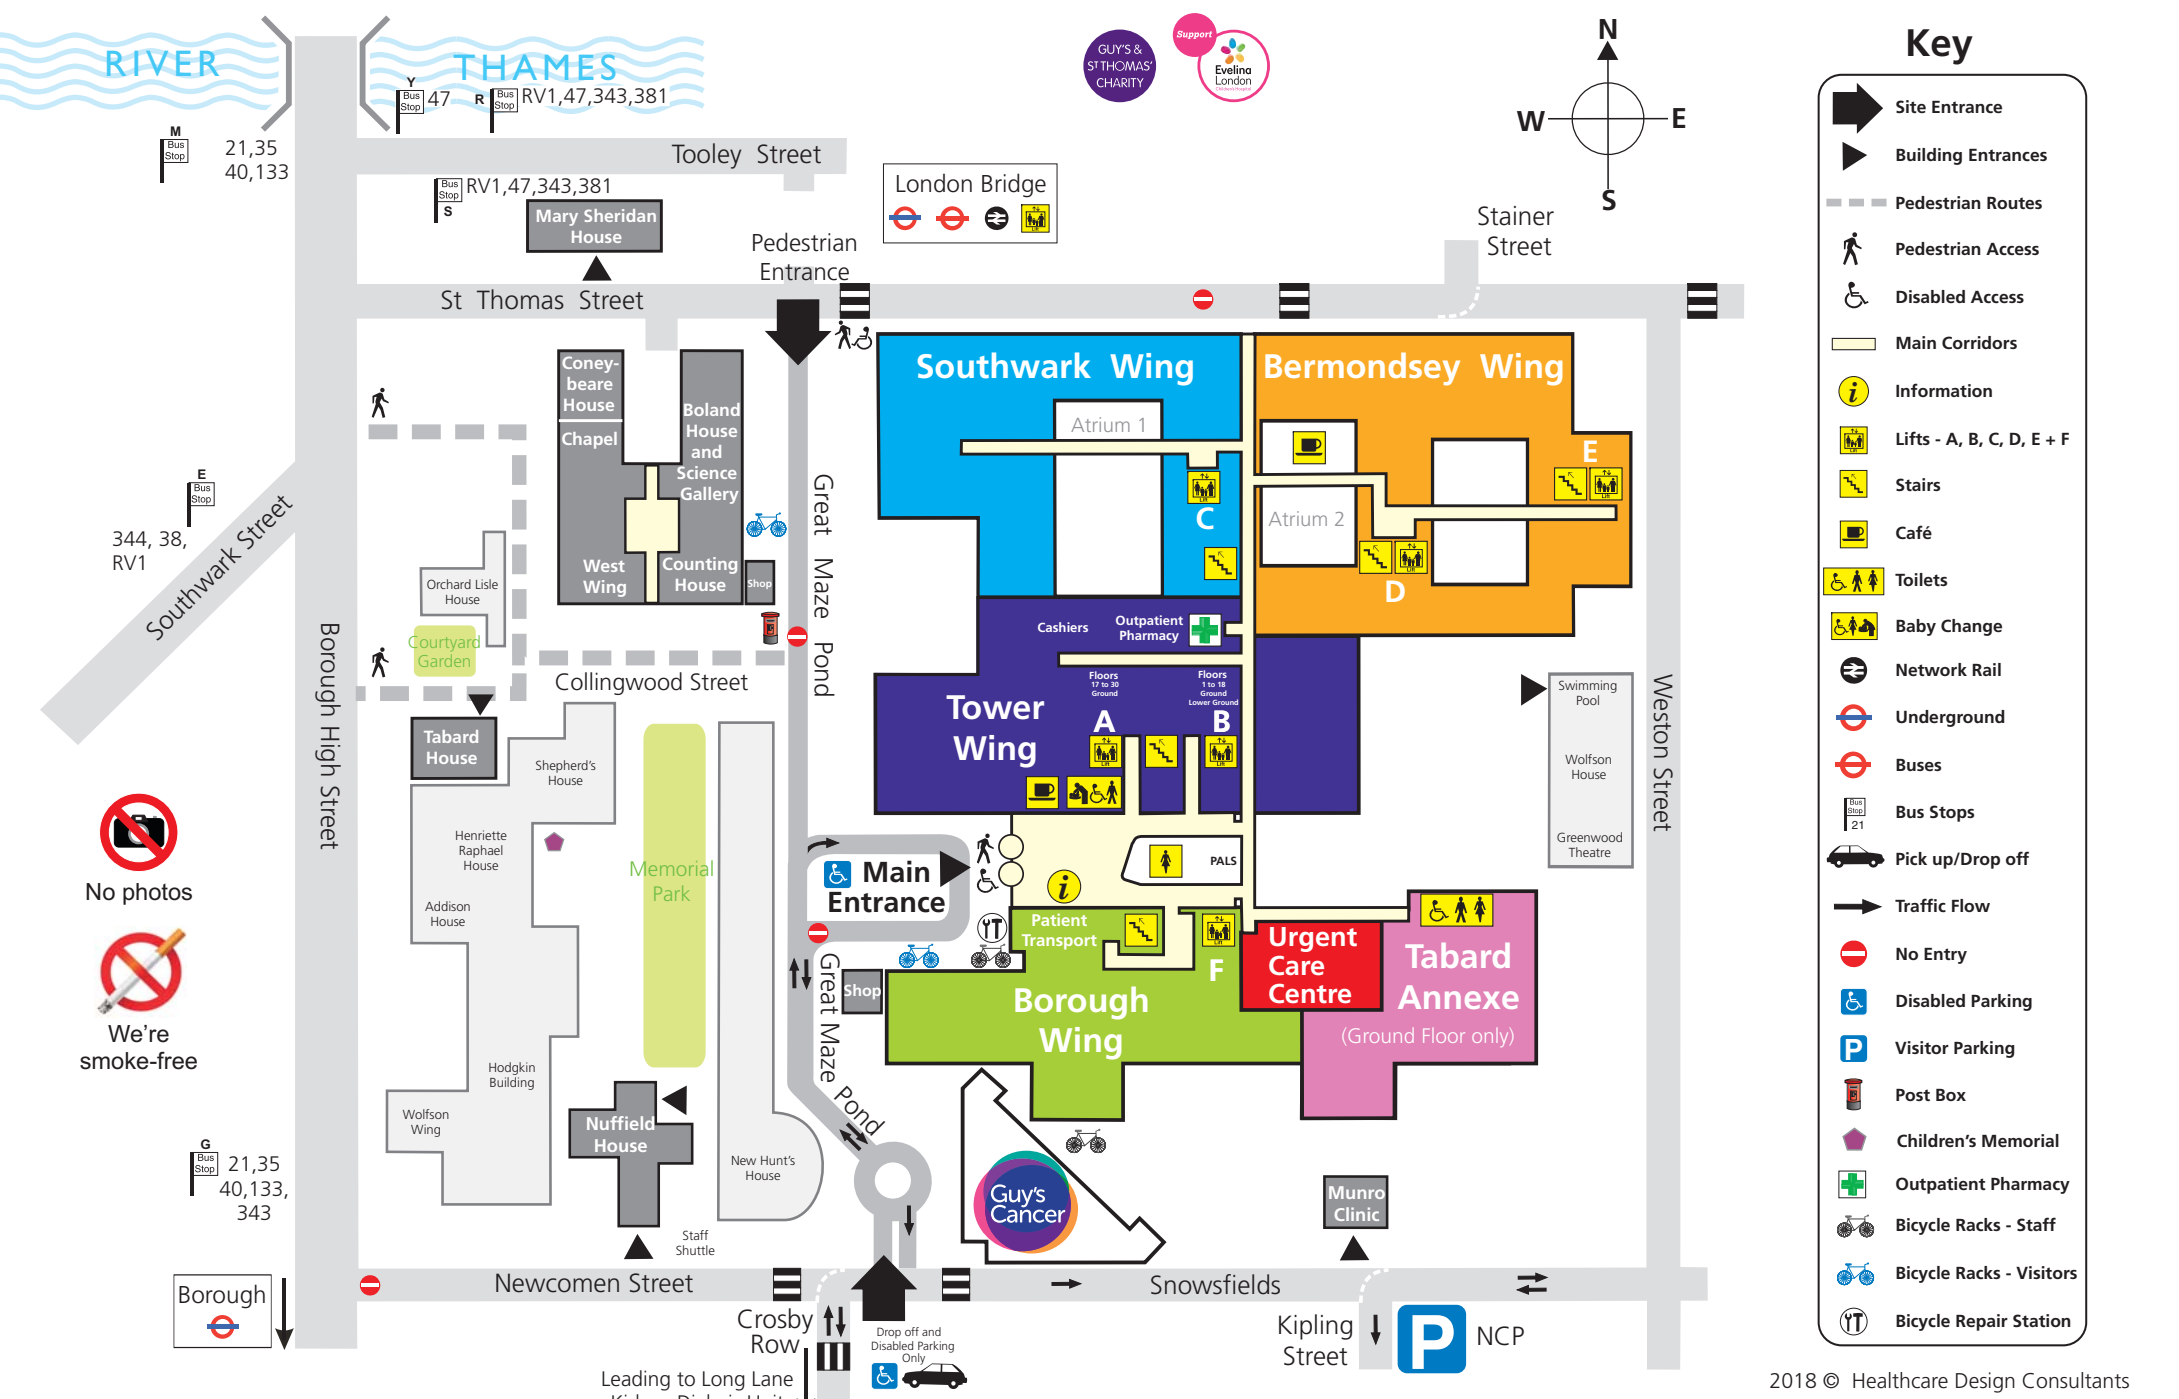

# Guy's Hospital

Great Maze Pond, London SE1 9RT

Guy's and St Thomas' NHS Foundation Trust

Tel: 020 7188 7188

## Key

- Site Entrance
- Building Entrances
- Pedestrian Routes
- Pedestrian Access
- Disabled Access
- Main Corridors
- Information
- Lifts - A, B, C, D, E + F
- Stairs
- Café
- Toilets
- Baby Change
- Network Rail
- Underground
- Buses
- Bus Stops
- Pick up/Drop off
- Traffic Flow
- No Entry
- Disabled Parking
- Visitor Parking
- Post Box
- Children's Memorial
- Outpatient Pharmacy
- Bicycle Racks - Staff
- Bicycle Racks - Visitors
- Bicycle Repair Station

No photos  
We're smoke-free

Bus Stop G  
21,35  
40,133,  
343